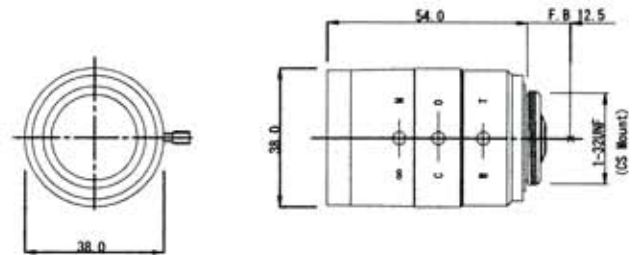

LTV4Z2814CS/LTV4Z2814GCS/LTV4Z2814GACS Wide Range Varifocal Lens

2.8 - 12 mm F1.4

- Raymax wide range varifocal Lens
- Compact design

LTV4Z2814GCS

Specification

Model Number	LTV4Z2814CS	LTV4Z2814GCS	LTV4Z2814GACS
Iris Type	Manual	DC	Video
Mount	CS		
Format	1/3inch		
Focal Length	2.8-12mm		
Iris Range	F1.4-C	F1.4-360	F1.4-360
Angle Field of View	W:115.2° (D)X92.2° (H)X61.9° (V) T:28.5° (D)X22.8° (H)X17.2° (V)		
M·O·D	0.3m		
Dimensions	φ 38.0X54.0mm	42.0(W)X47.0(H)X54.0(L)mm	
Weight	Approx:58g	Approx:61g	Approx:63g
Note	Iris,Zoom and Focus Stopper	Zoom and Focus Stopper 4Pin Connector Attached	Zoom and Focus Stopper

LTV4Z2814CS

LTV4Z2814GCS

LTV4Z2814GACS