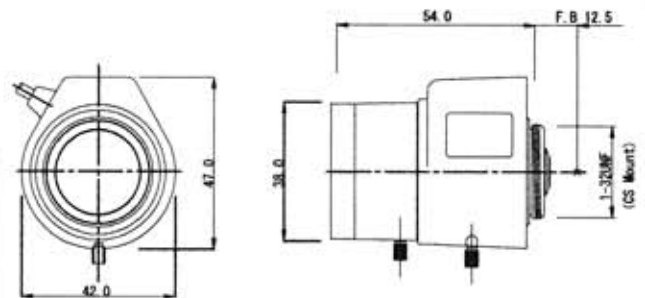

LTV4Z2814CS/LTV4Z2814GCS/LTV4Z2814GACS Wide Range Varifocal Lens

2.8 - 12 mm F1.4

- Raymax wide range varifocal Lens
- Compact design

LTV4Z2814GCS

Specification

Model Number	LTV4Z2814CS	LTV4Z2814GCS	LTV4Z2814GACS
Iris Type	Manual	DC	Video
Mount	CS		
Format	1/3inch		
Focal Length	2.8-12mm		
Iris Range	F1.4-C	F1.4-360	F1.4-360
Angle Field of View	W:115.2° (D)X92.2° (H)X61.9° (V) T:28.5° (D)X22.8° (H)X17.2° (V)		
M·O·D	0.3m		
Dimensions	φ 38.0X54.0mm	42.0(W)X47.0(H)X54.0(L)mm	
Weight	Approx:58g	Approx:61g	Approx:63g
Note	Iris,Zoom and Focus Stopper	Zoom and Focus Stopper 4Pin Connector Attached	Zoom and Focus Stopper

LTV4Z2814CS

LTV4Z2814GCS

LTV4Z2814GACS