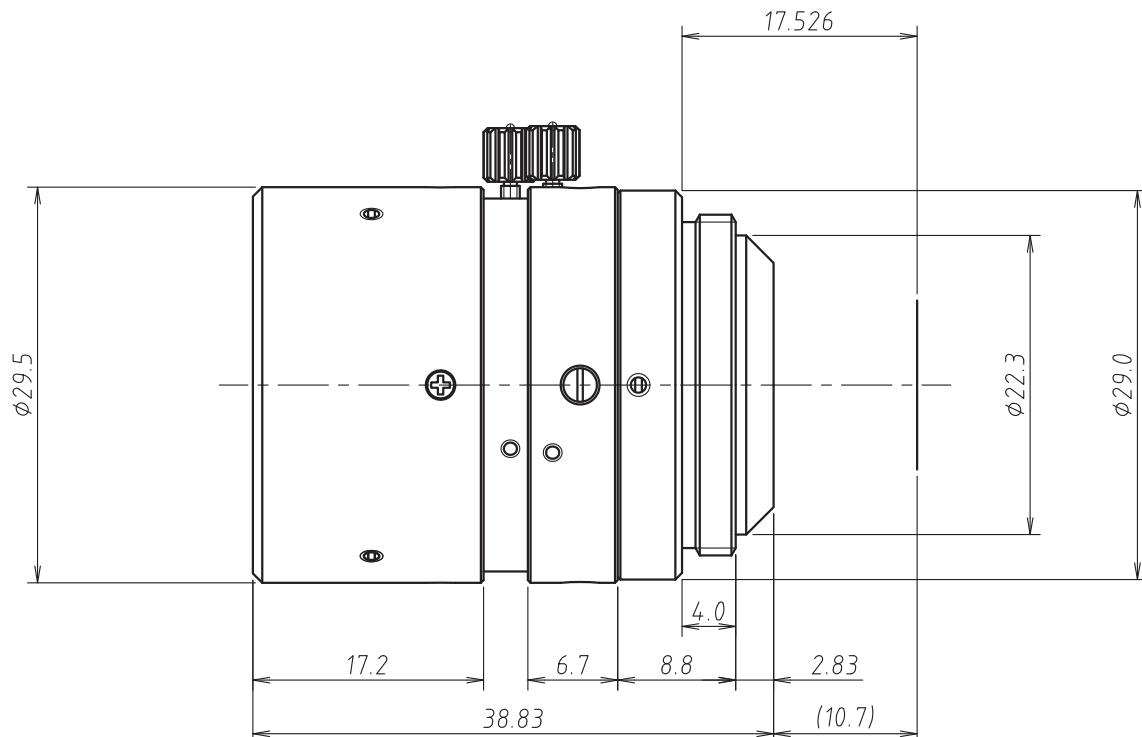

## TC2514-3MP-SWIR

2/3" f=25mm F/1.4

3Megapixel Lens

### ● SPECIFICATIONS

MODEL NUMBER		TC2514-3MP-SWIR	FILTER SIZE	M27 P=0.5
IMAGE FORMAT		2/3inch	DIMENSIONS	φ 29.5x38.9mm
FOCAL LENGTH		25mm	WEIGHT	56g
MAXIMUM APERTURE		F1:1.4	OPERATING TEMPERATURE	-20°C -+55°C
APERTURE RANGE		F1.4-16	MOUNT	C-mount
M.O.D.		0.25 m	FLANGE BACK	17.526mm
ANGLE OF VIEW (at 2/3inch)	HORIZONTAL	19.98°	BACK FOCAL LENGTH	11.52mm
	VERTICAL	15.04°		

### ● DIMENSIONS

UNIT: mm