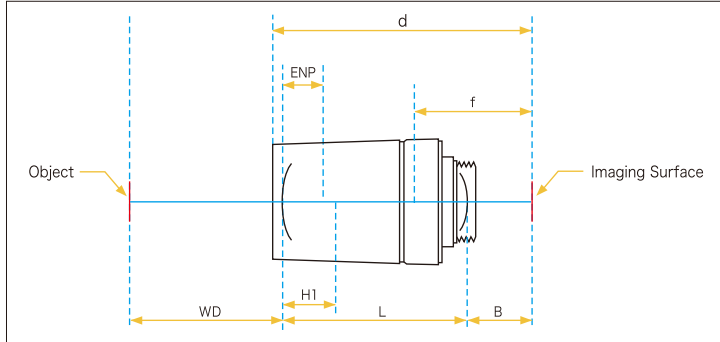

Optical Magnification	0.07X – 0.5X	
Max. Image Format	12.3 mm x 12.3 mm (φ 17.4 mm)	
Max. Aperture Ratio	1 : 4.3	
Operation range	Iris	F4.3-F32
	Focus	182 mm – 577.2 mm
Control	Iris	Manual operation
	Focus	Manual operation
	Zoom	Manual operation
Operating Temperature	-10°C ~ 50°C	

Optical distortion	tele	1.1"	1.0%	1"	0.84%	2/3"	0.39%
	wide		-1.7%		-1.45%		-0.7%
Back Focal Length	tele	39.53mm					
	wide	49.78mm					
Flange Back Length	17.526 mm						
Mount	C Mount						
Filter Size	M62xP0.75						
Dimensions	φ 61 x 152.86mm						
Weight	1.4kg						

Optical Data

		Focal Length	First Principal Point	Total Length	Back Focus	Entrance Pupil Diameter	Entrance Pupil Position	Distortion	Extension	Length
		f	H1	L	B		ENP	%	-	d
TEC-V7X	Tele	106.26	-136.10	122.40	39.53	53.64	375.00	1.00	-	166.39
	Wide	47.65	-143.10	112.10	49.78	11.00	126.90	-1.70	-	166.39

*First principal point and entrance pupil position are calculated from front lens

Field of view(mm)

Working Distance (mm)	Optical Magnification	1.1 inch			1 inch			2/3 inch			
		H	V	D	H	V	D	H	V	D	
182	Wide	0.2525	48.74	48.74	69.12	50.32	38.06	63.28	34.88	26.16	43.6
	Middle	0.3643	33.64	33.64	47.33	34.72	26.3	43.6	24.12	18.1	30.11
	Tele	0.5	24.6	24.6	34.75	25.4	19.246	31.88	17.65	13.26	22
200	Wide	0.2258	54.52	54.52	76.94	56.3	42.56	70.84	39	29.24	48.76
	Middle	0.3258	37.62	37.62	52.95	38.83	29.4	48.78	26.96	20.24	33.67
	Tele	0.4451	27.5	27.5	38.68	28.38	21.51	35.64	19.72	14.81	24.62
300	Wide	0.1413	87.48	87.48	124.06	90.34	68.18	114.1	62.46	46.8	78.178
	Middle	0.2037	60.24	60.24	85.34	62.18	47.06	78.18	42.15	32.38	53.898
	Tele	0.2784	44	44	61.94	45.42	34.3	57.46	31.55	23.69	39.38
400	Wide	0.1037	119.47	119.47	169.98	123.4	93.02	156.05	85.2	63.82	106.71
	Middle	0.1495	82.15	82.15	115.97	84.8	64.16	106.72	58.82	44.12	73.48
	Tele	0.2042	59.99	59.99	84.52	61.92	46.89	77.82	43	32.28	53.7
500	Wide	0.082	151.25	151.24	215.44	156.25	117.67	197.8	107.78	80.68	135.04
	Middle	0.1183	103.92	103.92	146.82	107.28	81.12	135	74.37	55.78	92.94
	Tele	0.1617	75.84	75.84	106.89	78.29	59.28	98.4	54.36	40.8	67.88
577.5	Wide	0.0708	175.21	175.21	250.66	181.4	136.35	229.82	125.08	93.62	156.76
	Middle	0.102	120.57	120.57	170.44	124.47	94.1	156.74	86.28	64.72	107.84
	Tele	0.1398	87.99	87.99	124.04	90.8	68.75	114.16	63.06	47.32	78.74

SPECIFICATIONS SUBJECT TO CHANGE WITHOUT NOTICE

Head Quarters
Image&Information Technology Division
2-15-13, Tsukishima, Chuo-ku, Tokyo 104-0052, Japan
Tel : +81 (0)3 3536 4594 Fax : +81 (0) 3 3536 4841
http://www.cbc.co.jp