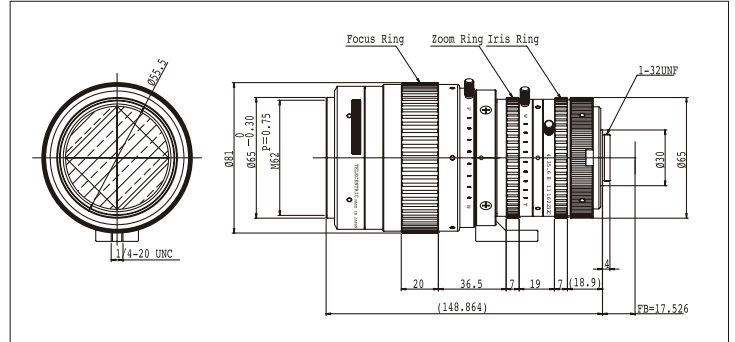

Optical Magnification	0.07X – 0.5X	
Max. Image Format	12.3 mm x 12.3 mm (φ 17.4 mm)	
Max. Aperture Ratio	1 : 4.3	
Operation range	Iris	F4.3-F32
	Focus	182 mm – 577.2 mm
Control	Iris	Manual operation
	Focus	Manual operation
	Zoom	Manual operation
Operating Temperature	-10°C ~ 50°C	

Optical distortion	tele	1.1"	1.0%	1"	0.84%	2/3"	0.39%
	wide		-1.7%		-1.45%		-0.7%
Back Focal Length	tele	39.53mm					
	wide	49.78mm					
Flange Back Length	17.526 mm						
Mount	C Mount						
Filter Size	M62xP0.75						
Dimensions	φ 61 x 152.86mm						
Weight	1.4kg						

Optical Data

		Focal Length	First Principal Point	Total Length	Back Focus	Entrance Pupil Diameter	Entrance Pupil Position	Distortion	Extension	Length
		f	H1	L	B		ENP	%	-	d
TEC-V7X	Tele	106.26	-136.10	122.40	39.53	53.64	375.00	1.00	-	166.39
	Wide	47.65	-143.10	112.10	49.78	11.00	126.90	-1.70	-	166.39

*First principal point and entrance pupil position are calculated from front lens

Field of view(mm)

Working Distance (mm)	Optical Magnification	1.1 inch			1 inch			2/3 inch			
		H	V	D	H	V	D	H	V	D	
182	Wide	0.2525	48.74	48.74	69.12	50.32	38.06	63.28	34.88	26.16	43.6
	Middle	0.3643	33.64	33.64	47.33	34.72	26.3	43.6	24.12	18.1	30.11
	Tele	0.5	24.6	24.6	34.75	25.4	19.246	31.88	17.65	13.26	22
200	Wide	0.2258	54.52	54.52	76.94	56.3	42.56	70.84	39	29.24	48.76
	Middle	0.3258	37.62	37.62	52.95	38.83	29.4	48.78	26.96	20.24	33.67
	Tele	0.4451	27.5	27.5	38.68	28.38	21.51	35.64	19.72	14.81	24.62
300	Wide	0.1413	87.48	87.48	124.06	90.34	68.18	114.1	62.46	46.8	78.178
	Middle	0.2037	60.24	60.24	85.34	62.18	47.06	78.18	42.15	32.38	53.898
	Tele	0.2784	44	44	61.94	45.42	34.3	57.46	31.55	23.69	39.38
400	Wide	0.1037	119.47	119.47	169.98	123.4	93.02	156.05	85.2	63.82	106.71
	Middle	0.1495	82.15	82.15	115.97	84.8	64.16	106.72	58.82	44.12	73.48
	Tele	0.2042	59.99	59.99	84.52	61.92	46.89	77.82	43	32.28	53.7
500	Wide	0.082	151.25	151.24	215.44	156.25	117.67	197.8	107.78	80.68	135.04
	Middle	0.1183	103.92	103.92	146.82	107.28	81.12	135	74.37	55.78	92.94
	Tele	0.1617	75.84	75.84	106.89	78.29	59.28	98.4	54.36	40.8	67.88
577.5	Wide	0.0708	175.21	175.21	250.66	181.4	136.35	229.82	125.08	93.62	156.76
	Middle	0.102	120.57	120.57	170.44	124.47	94.1	156.74	86.28	64.72	107.84
	Tele	0.1398	87.99	87.99	124.04	90.8	68.75	114.16	63.06	47.32	78.74

SPECIFICATIONS SUBJECT TO CHANGE WITHOUT NOTICE

Head Quarters
Image&Information Technology Division
2-15-13, Tsukishima, Chuo-ku, Tokyo 104-0052, Japan
Tel : +81 (0)3 3536 4594 Fax : +81 (0) 3 3536 4841
http://www.cbc.co.jp